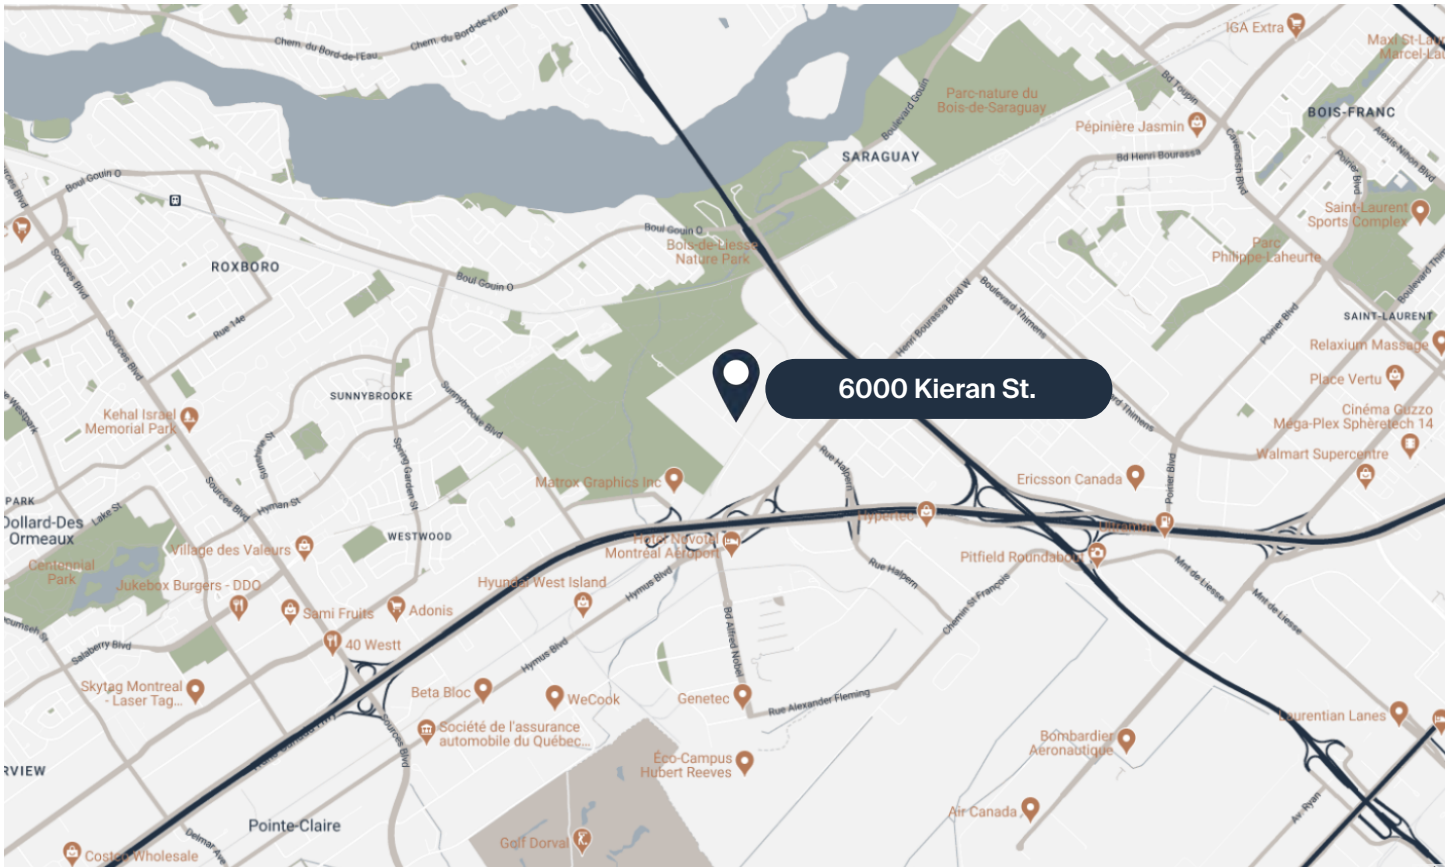

Aperçu des espaces

Propriété industriel

Locataire de renom déjà
installé : Kore Outdoor

Facilement accessible
par les routes 13 et
Transcanadienne

Vaste stationnement
extérieur

Localisation

Contact

514 286-0188

location@btbreit.com

SPACES FOR LEASE

6000, Kieran Street, Saint-Laurent, QC
99,000 sq. ft. | Industrial

Prime industrial space in Montréal

Located in Saint-Laurent, Montréal, 6000 Kieran is an industrial property which houses a manufacturing tenant specialized in the production of paintball equipment. Built in 2000, this property offers state of the art equipment all centrally located on the island of Montréal offering immediate and easy access to main thoroughfares. Its ceiling height coupled with its glass features offers a modern take to a typical industrial property.

Overview of spaces

Industrial property

Renowned tenant already established: Kore Outdoor

Easily accessible by 13 & Trans-Canada Highways

Large outdoor parking lot

Location

Contact

514 286-0188